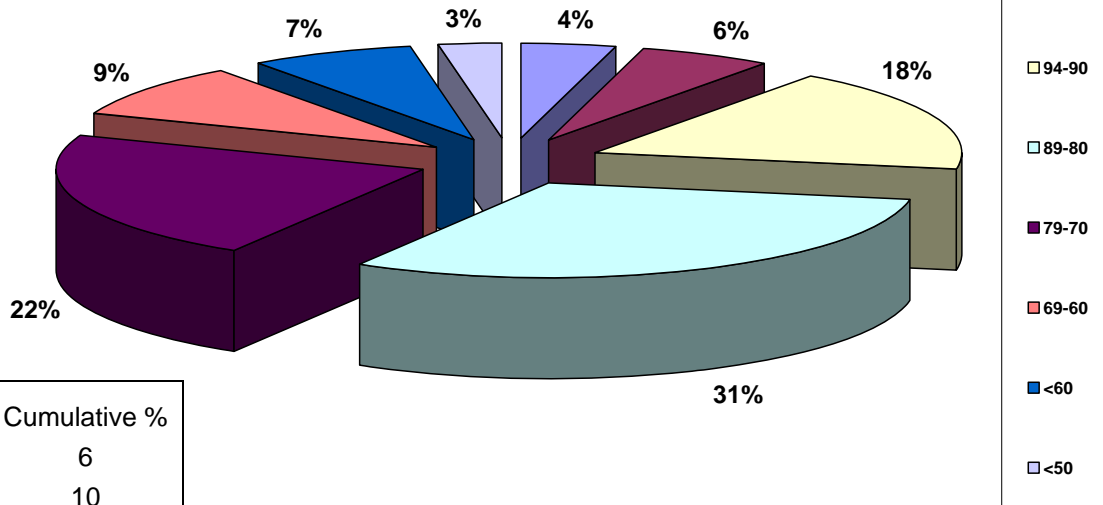

Santa Sabina College 2008 HSC Students UAI Results

| UAI | Cumulative % |
|-------|--------------|
| >98 | 6 |
| 98-95 | 10 |
| 94-90 | 28 |
| 89-80 | 59 |
| 79-70 | 81 |
| 69-60 | 90 |
| <60 | 97 |
| <50 | 100 |

Santa Sabina College 2008 Tertiary Destinations